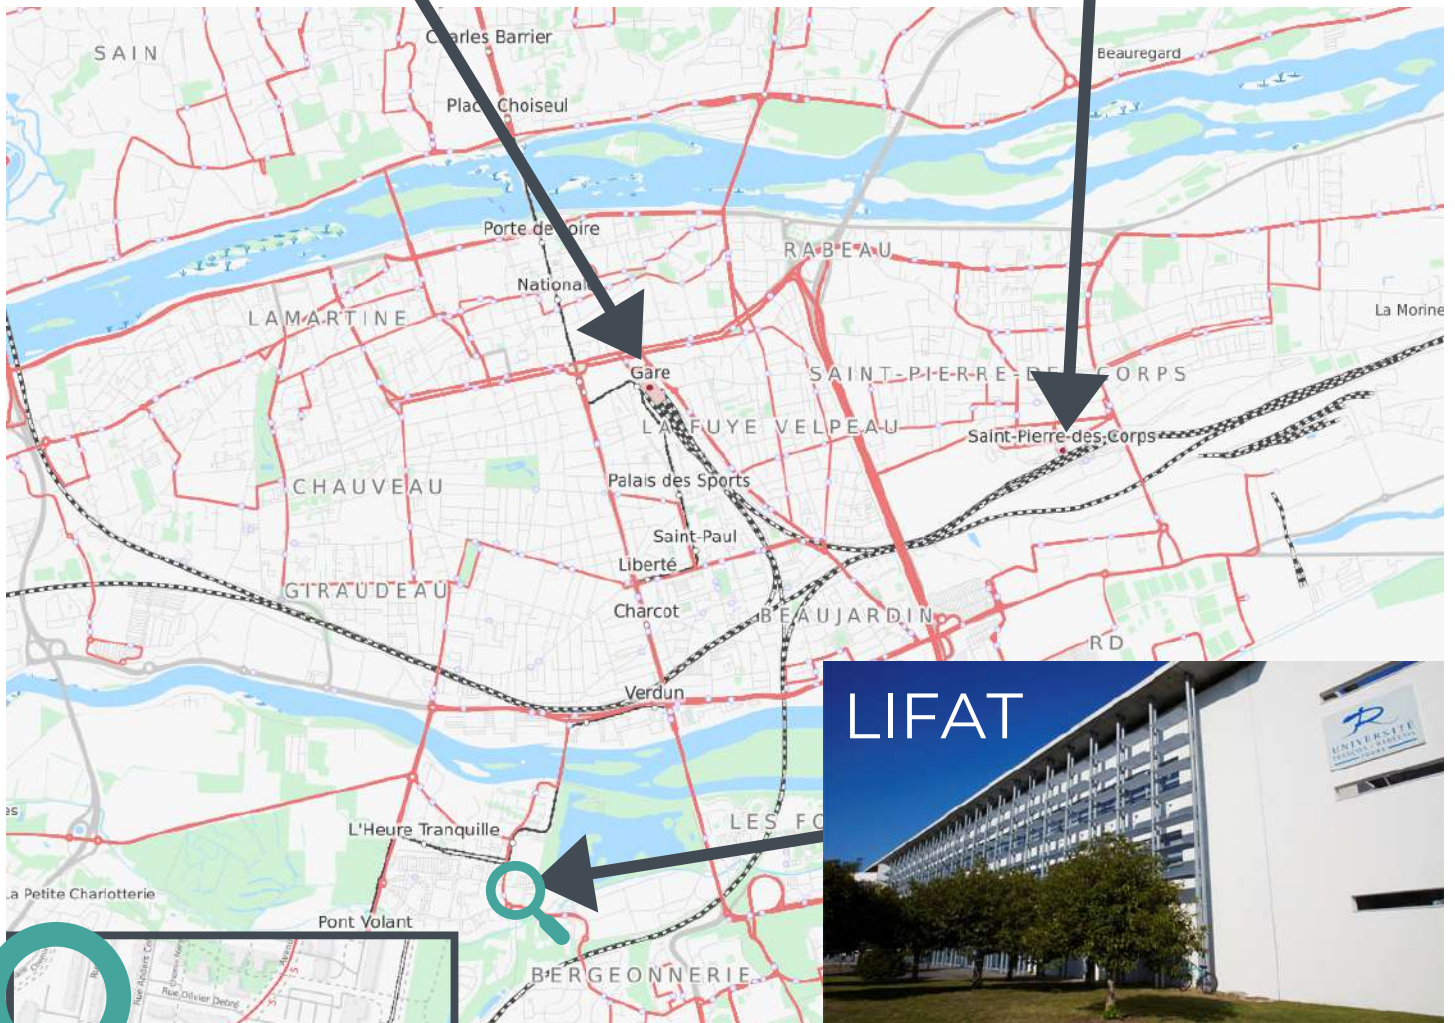

# How to reach the LIFAT

## Tours train station

## St Pierre-des-corps train station

 **LIFAT**  
64 avenue  
Jean Portalis  
37200 TOURS

  
+332 47 36 14 42

# FROM ST PIERRE STATION

- Take the bus line 5 forward "Parc Grandmont" and stop at "Polytech"
- Or take the (5 mins) shuttle to Tours train station and then tramway A

**5** direction TOURS Sud  
**Parc Grandmont**